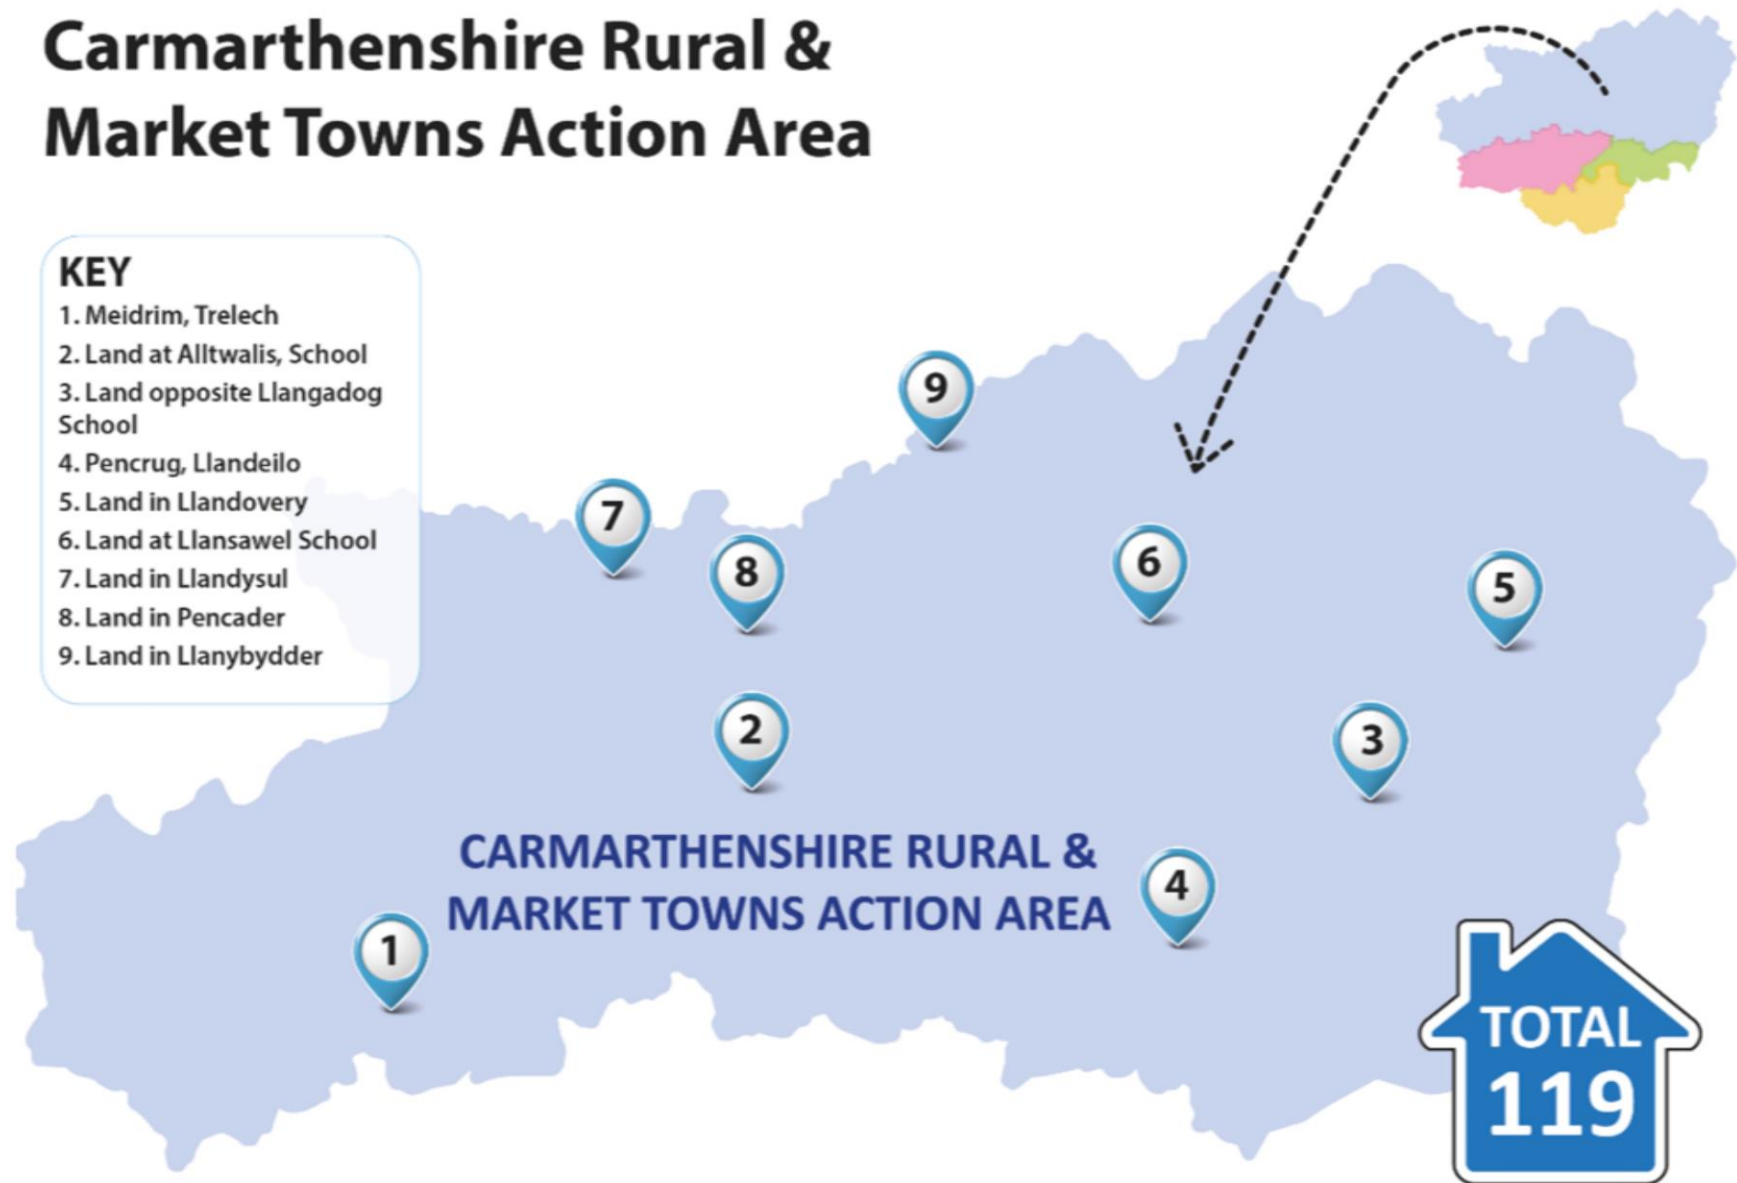

Appendix 2 - Proposed delivery of our New Council Homes by Affordable Housing Action Area

Carmarthen & the West Action Area

KEY

1. Maesgriffith, Llansteffan
2. Supported Living Scheme
3. Carmarthen West
4. Brynderi, Pontyates
5. Carmarthen Town Centre
6. Land in Carmarthen
7. Spilman Street, Carmarthen
8. Land in Carmarthen Town North
9. Woods Row & Cambrian Court, Carmarthen
10. Quay Street, Carmarthen
11. Llansteffan Road, Carmarthen

TOTAL
188

Carmarthenshire Rural & Market Towns Action Area

KEY

1. Meidrim, Trelech
2. Land at Alltwalis, School
3. Land opposite Llangadog School
4. Pencrug, Llandeilo
5. Land in Llandovery
6. Land at Llansawel School
7. Land in Llandysul
8. Land in Pencader
9. Land in Llanybydder

Llanelli & District Action Area

KEY

- 1. Dylan, Bynea
- 2. Garreglwyd, Pembrey
- 3. Llangennech
- 4. Pentref Gardd, Burry Port
- 5. Llanelli Town Centre
- 6. Station Road, Llanelli
- 7. Supported Living Scheme
- 8. Draka, Llanelli
- 9. Land in Llannon
- 10. Grillo Site, Burry Port
- 11. Wellness Village, Llanelli
- 12. Y Waun, Llwynhendy
- 13. Cross Hands
- 14. Granby Clos, Llanelli

**TOTAL
439**