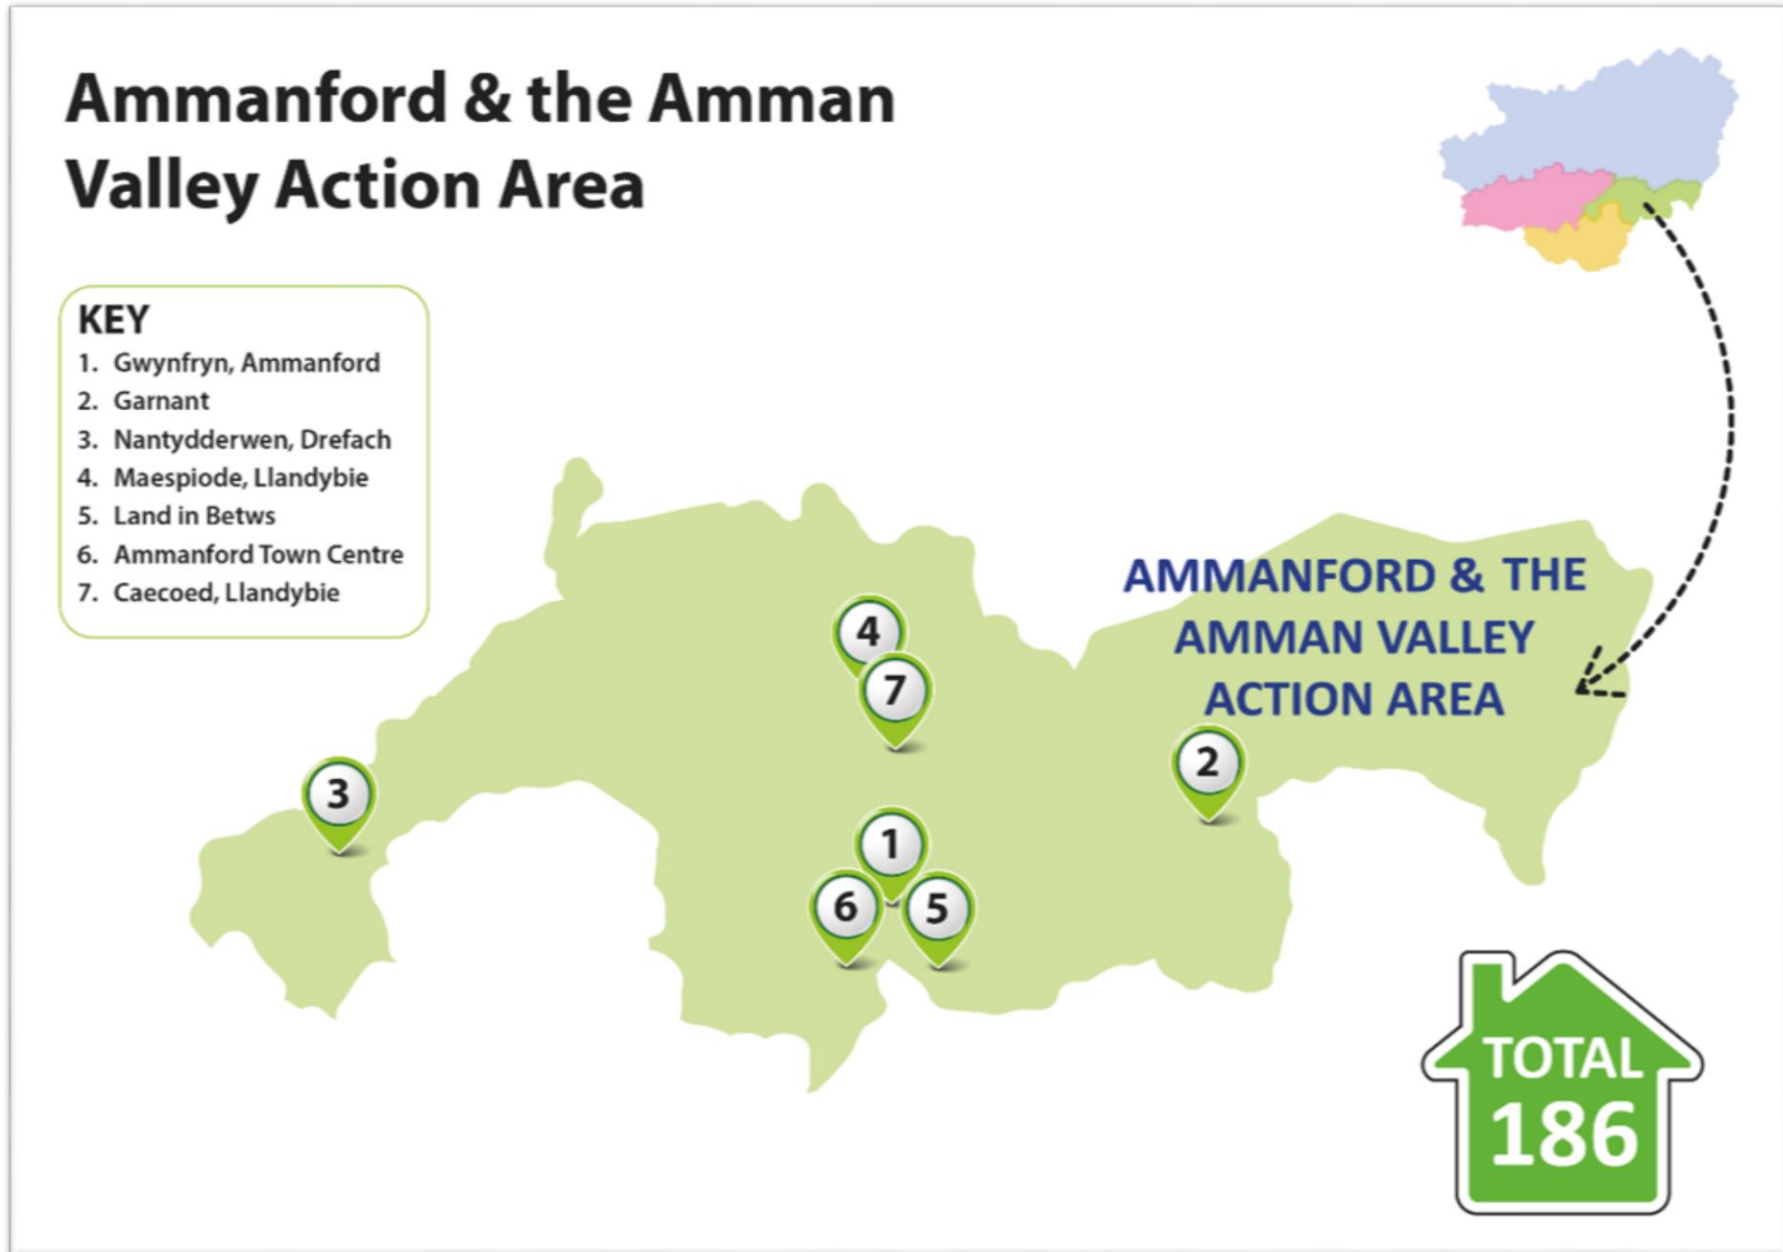

Appendix 2 - Proposed delivery of our New Council Homes by Affordable Housing Action Area

Carmarthen & the West Action Area

KEY

1. Maesgriffith, Llansteffan
2. Supported Living Scheme
3. Carmarthen West
4. Brynderi, Pontyates
5. Carmarthen Town Centre
6. Land in Carmarthen
7. Spilman Street, Carmarthen
8. Land in Carmarthen Town North
9. Woods Row & Cambrian Court, Carmarthen
10. Quay Street, Carmarthen
11. Llansteffan Road, Carmarthen

TOTAL
188

Carmarthenshire Rural & Market Towns Action Area

KEY

1. Meidrim, Trelech
2. Land at Alltwalis, School
3. Land opposite Llangadog School
4. Pencrug, Llandeilo
5. Land in Llandovery
6. Land at Llansawel School
7. Land in Llandysul
8. Land in Pencader
9. Land in Llanybydder

Llanelli & District Action Area

KEY

- 1. Dylan, Bynea
- 2. Garreglwyd, Pembrey
- 3. Llangennech
- 4. Pentref Gardd, Burry Port
- 5. Llanelli Town Centre
- 6. Station Road, Llanelli
- 7. Supported Living Scheme
- 8. Draka, Llanelli
- 9. Land in Llannon
- 10. Grillo Site, Burry Port
- 11. Wellness Village, Llanelli
- 12. Y Waun, Llwynhendy
- 13. Cross Hands
- 14. Granby Clos, Llanelli

**TOTAL
439**