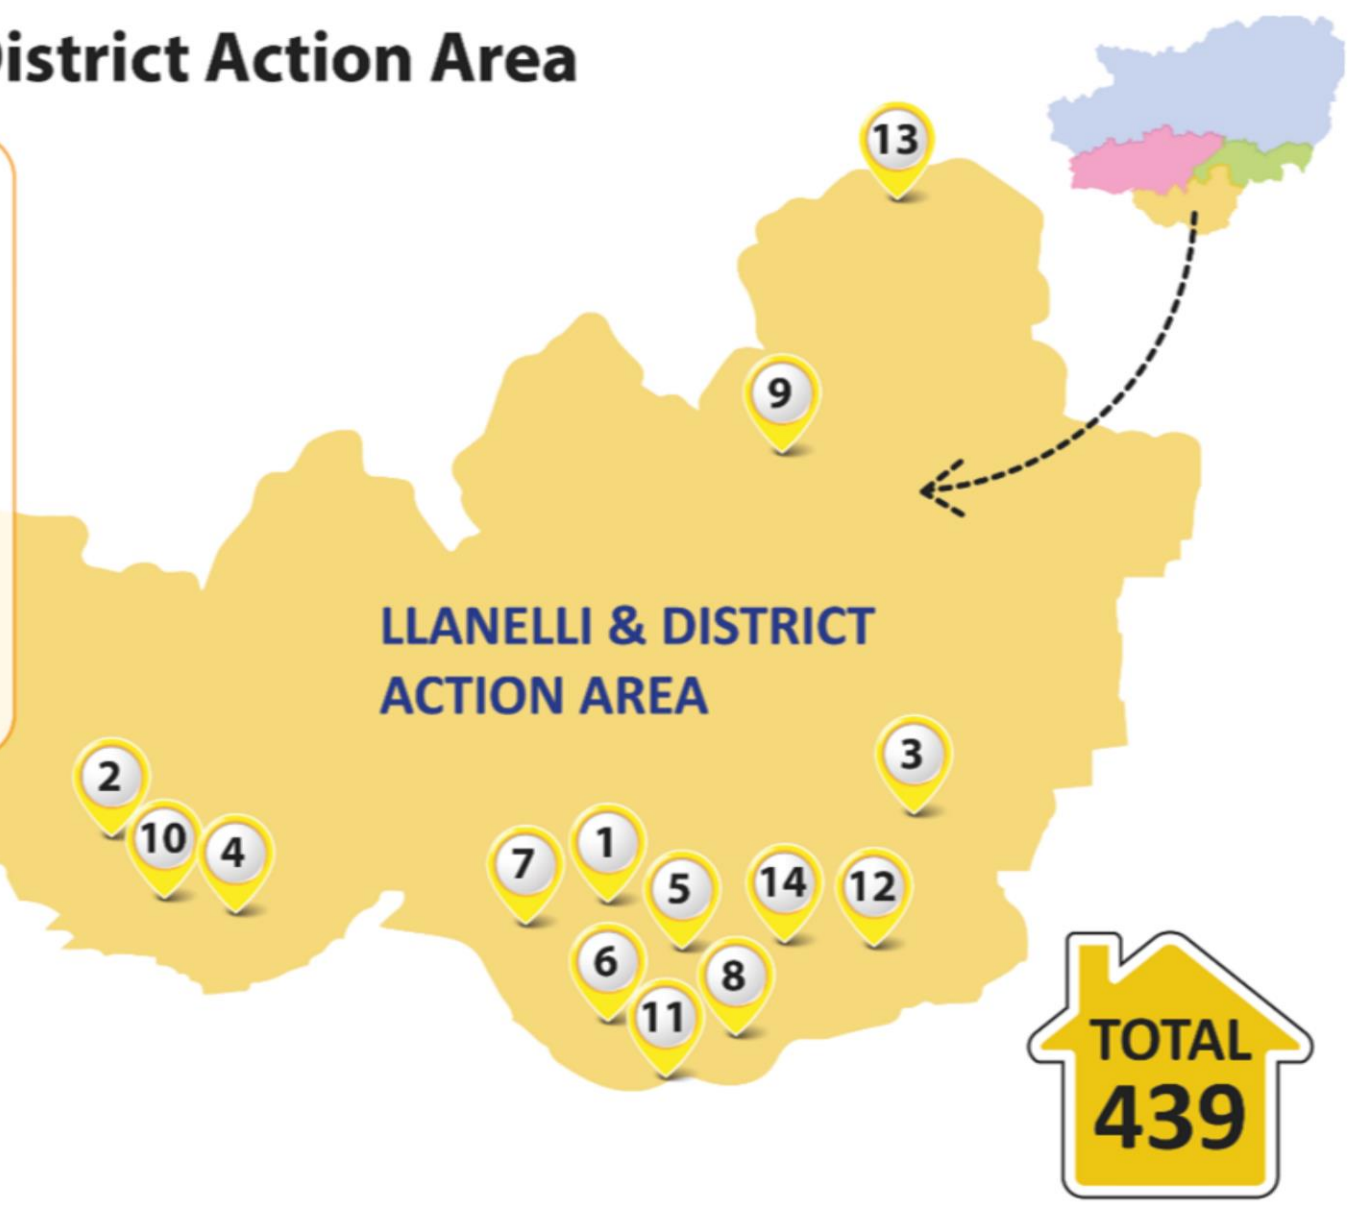

Appendix 2 - Proposed delivery of our New Council Homes by Affordable Housing Action Area

Carmarthen & the West Action Area

KEY

1. Maesgriffith, Llansteffan
2. Supported Living Scheme
3. Carmarthen West
4. Brynderi, Pontyates
5. Carmarthen Town Centre
6. Land in Carmarthen
7. Spilman Street, Carmarthen
8. Land in Carmarthen Town North
9. Woods Row & Cambrian Court, Carmarthen
10. Quay Street, Carmarthen
11. Llansteffan Road, Carmarthen

TOTAL
188

Carmarthenshire Rural & Market Towns Action Area

KEY

1. Meidrim, Trelech
2. Land at Alltwalis, School
3. Land opposite Llangadog School
4. Pencrug, Llandeilo
5. Land in Llandovery
6. Land at Llansawel School
7. Land in Llandysul
8. Land in Pencader
9. Land in Llanybydder

Llanelli & District Action Area

KEY

- 1. Dylan, Bynea
- 2. Garreglwyd, Pembrey
- 3. Llangennech
- 4. Pentref Gardd, Burry Port
- 5. Llanelli Town Centre
- 6. Station Road, Llanelli
- 7. Supported Living Scheme
- 8. Draka, Llanelli
- 9. Land in Llannon
- 10. Grillo Site, Burry Port
- 11. Wellness Village, Llanelli
- 12. Y Waun, Llwynhendy
- 13. Cross Hands
- 14. Granby Clos, Llanelli

**TOTAL
439**